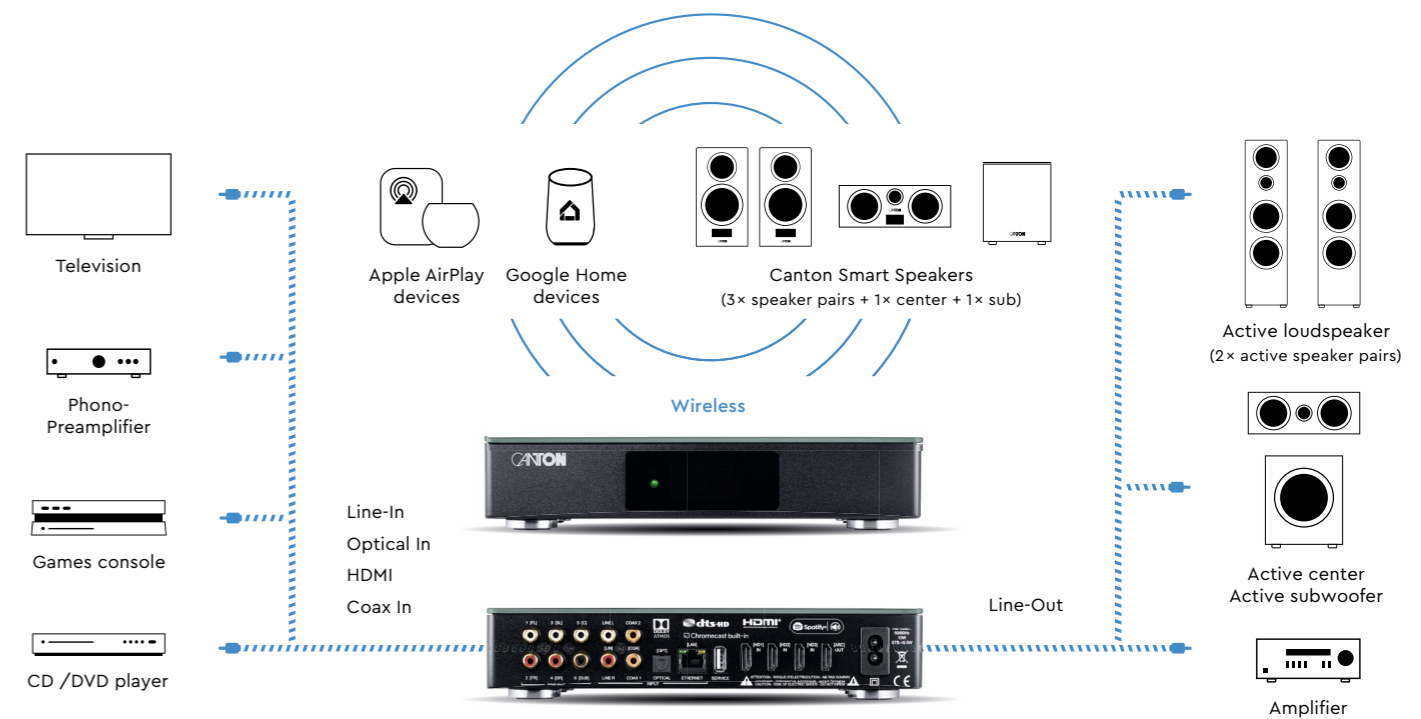

AMP & CONNECT

- Incorporate existing speakers into the Canton Smart world
- Control centre for all speakers and devices
- State-of-the-art technology for film and music experiences

SMART CONNECT 5.1

With the Smart Connect 5.1, you can integrate your Canton Smart speakers into your Wi-Fi network and make your Canton Smart system **multi-room capable**. Use the compact Smart Connect 5.1 as a **high-quality audio streamer** or expand your Canton Smart speakers into a large home theater system: with **up to eight wireless** speakers from the Smart series and **up to six wired** active speakers.

Dolby Atmos® and DTS-HD™ deliver **impressive 3D home theater sound**.

Apple AirPlay 2, Google Cast, and Spotify Connect offer convenient music streaming and a perfect multi-room experience.

In addition, the Smart Connect 5.1 **can be connected to your existing amplifier as a DAC**. Bring your existing sound system into the modern world of streaming and benefit from the ability to connect your TV and other playback devices directly to the Smart Connect 5.1.

Whether as a **streamer**, an **AV preamplifier**, or in combination **as a DAC** with an existing amplifier in a **home theater system** with up to 7.1.4 speakers, the possibilities with the Smart Connect 5.1 are diverse and unique.

Discover how flexibly the Smart Connect 5.1 connects a wide variety of devices and speakers for an incomparably smart sound experience:

- Streamer, AV preamplifier, and DAC in one device
- Wide range of connection options
- Controllable via the Canton Smart app and the Canton Smart remote control
- Dolby Atmos® and DTS-HD™ integrated
- 6 active outputs and 8 wireless outputs
- Integrated display
- AirPlay 2, Google Cast, and Spotify Connect integrated
- 3 × HDMI IN
1 × HDMI OUT (eARC)
- Compact and timeless design