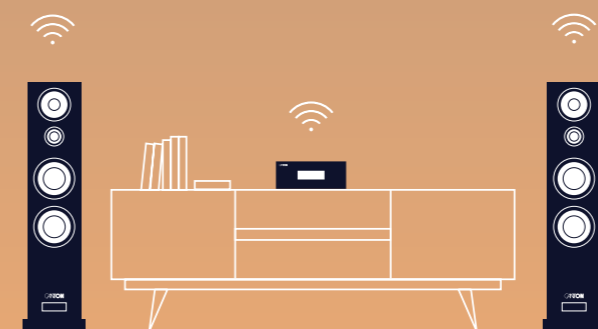

AMP & CONNECT

- Incorporate existing speakers into the Canton Smart world
- Control centre for all speakers and devices
- State-of-the-art technology for film and music experiences