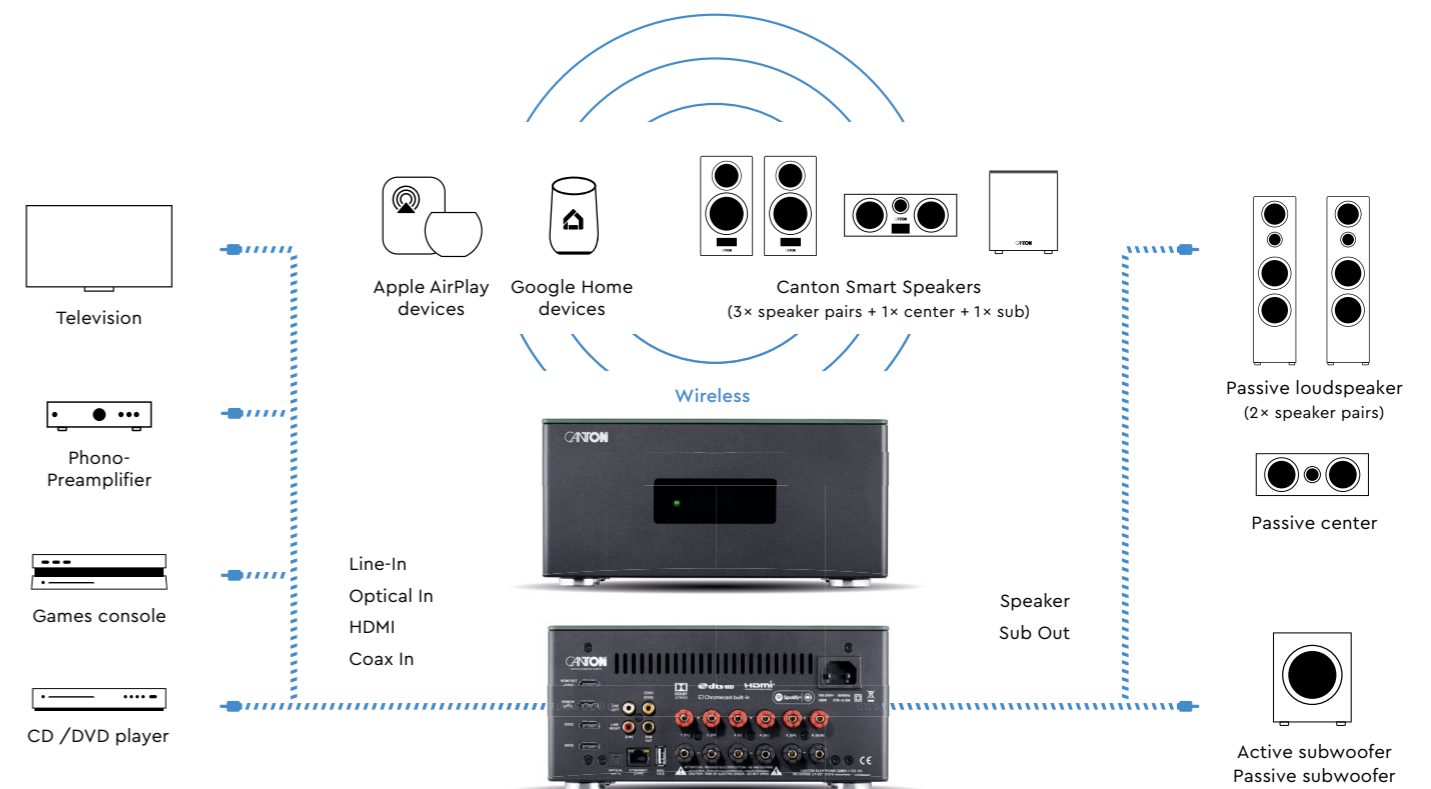

SMART AMP 5.1

The Smart Amp 5.1 offers a **powerful 600 watts** of output and is one of the **smallest stereo and AV amplifiers** on the market. Connect both your passive speakers and our wireless Canton Smart speakers to the Smart Amp 5.1 – combine the best of both worlds. This **small all-rounder** is the ideal device for high-quality stereo enjoyment and flexible home theater setups.

Apple AirPlay 2, Google Cast, and Spotify Connect ensure high-quality music streaming and a modern multi-room experience. With the integrated Dolby Atmos® and DTS-HD™ multi-channel audio formats, you can also enjoy immersive home theater sound.

Are you looking for **the right amplifier for your built-in speakers**? Simply connect the Smart Amp 5.1 to up to six ceiling speakers, wall speakers, or outdoor speakers and stream your favorite music conveniently and almost invisibly in any room at any time.

Discover how flexibly the Smart Amp 5.1 connects a wide variety of devices and speakers for an incomparably smart sound experience:

- Stereo and AV amplifier with 600 watts of power
- Wide range of connection options
- Controllable via the Canton Smart app and the Canton Smart remote control
- Dolby Atmos® and DTS-HD™ integrated
- 6 active outputs and 8 wireless outputs
- Integrated display
- AirPlay 2, Google Cast, and Spotify Connect integrated
- 3 × HDMI IN
- 1 × HDMI OUT (eARC)
- Compact and timeless design