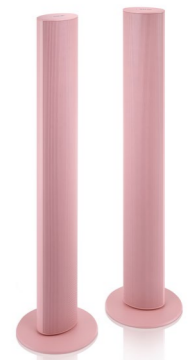

Puro 90	
W x H x D	26 x 106 x 26 cm
Colour	○ ● ● ● ● ●